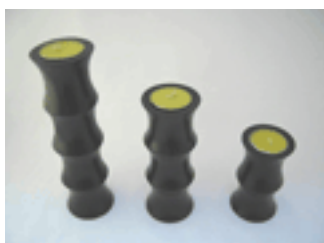

Price: \$7.99

Bulk Order: / 10+ (-US\$1.00) / 50+ (-US\$2.49) / 100+ (-US\$3.49)

Color: Beige / Green / Red / Blue / Orange

Size: 26.00x17.00x16.50 cms

Weight: 0.20 kgs

Lamps and Candle Holders

Mango Wood 3-Piece Candle Holder - Black and Metal
Model: 03002
This is a matching set of 3 concentric teacandle holders made from polished mango wood painted black with hammered aluminium plates depicting scenes of elephants beneath trees. The set is designed so that the pieces fit inside each other when not in use for convenient storage and tidyness. This set represents a fine marriage of traditional eastern influences and smart, minimalist western design.
Price: \$15.99
Bulk Order: / 10+ (-US\$4.00) / 50+ (-US\$6.00) / 100+ (-US\$7.49)
Size: 16.00x14.50x6.00 cms
Weight: 0.68 kgs