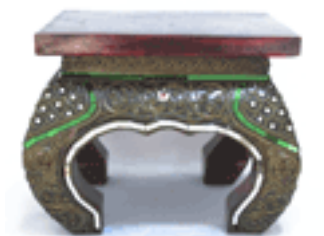

Rain Tree Wood Bow Legged Square Table

Model: 11002

This ornate table is perfect for use when sitting or reclining on the ground, or simply as a standalone ornamental base for a statue or vase. Its abundantly decorated legs boast liberal amounts of coloured glass and gold paint, whilst its top surface is coated with a durable red lacquer which offers it a degree of protection as well as adding an antique feel to it. This item is also available in larger sizes. Please email us for further details.

Price: $16.99

Bulk Order: / 10+ (-US$2.00) / 50+ (-US$5.00) / 100+ (-US$7.00)

Size: 27.50x27.50x21.20 cms

Weight: 2.78 kgs