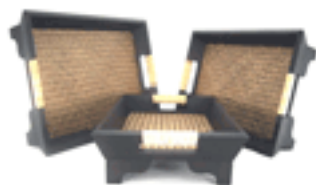

Rubber Tree Wood 3-Piece Tray Set

Model: 10004

This stylish set of trays - each identical in all but size - is made up of rubberwood frames and bases with a woven rattan skin finish on the bases and handles. The curved legs of each tray contrast with the simple straight lines of the bodies resulting in a set of trays from which any individual piece could stand alone not only as a functional item, but an elegant presentation platform. Please note, the dimensions given on this page refer to the entire set stacked one on top of the other. Actual tray sizes are as follows: 38.5 x 28 x 9.5, 36.5 x 25.5 x 9.5 and 34 x 23.5 x 9.5 centimeters.

Price: $19.99

Bulk Order: / 10+ (-US$3.00) / 50+ (-US$6.00) / 100+ (-US$8.00)

Size: 38.50x28.00x19.50 cms

Weight: 1.64 kgs